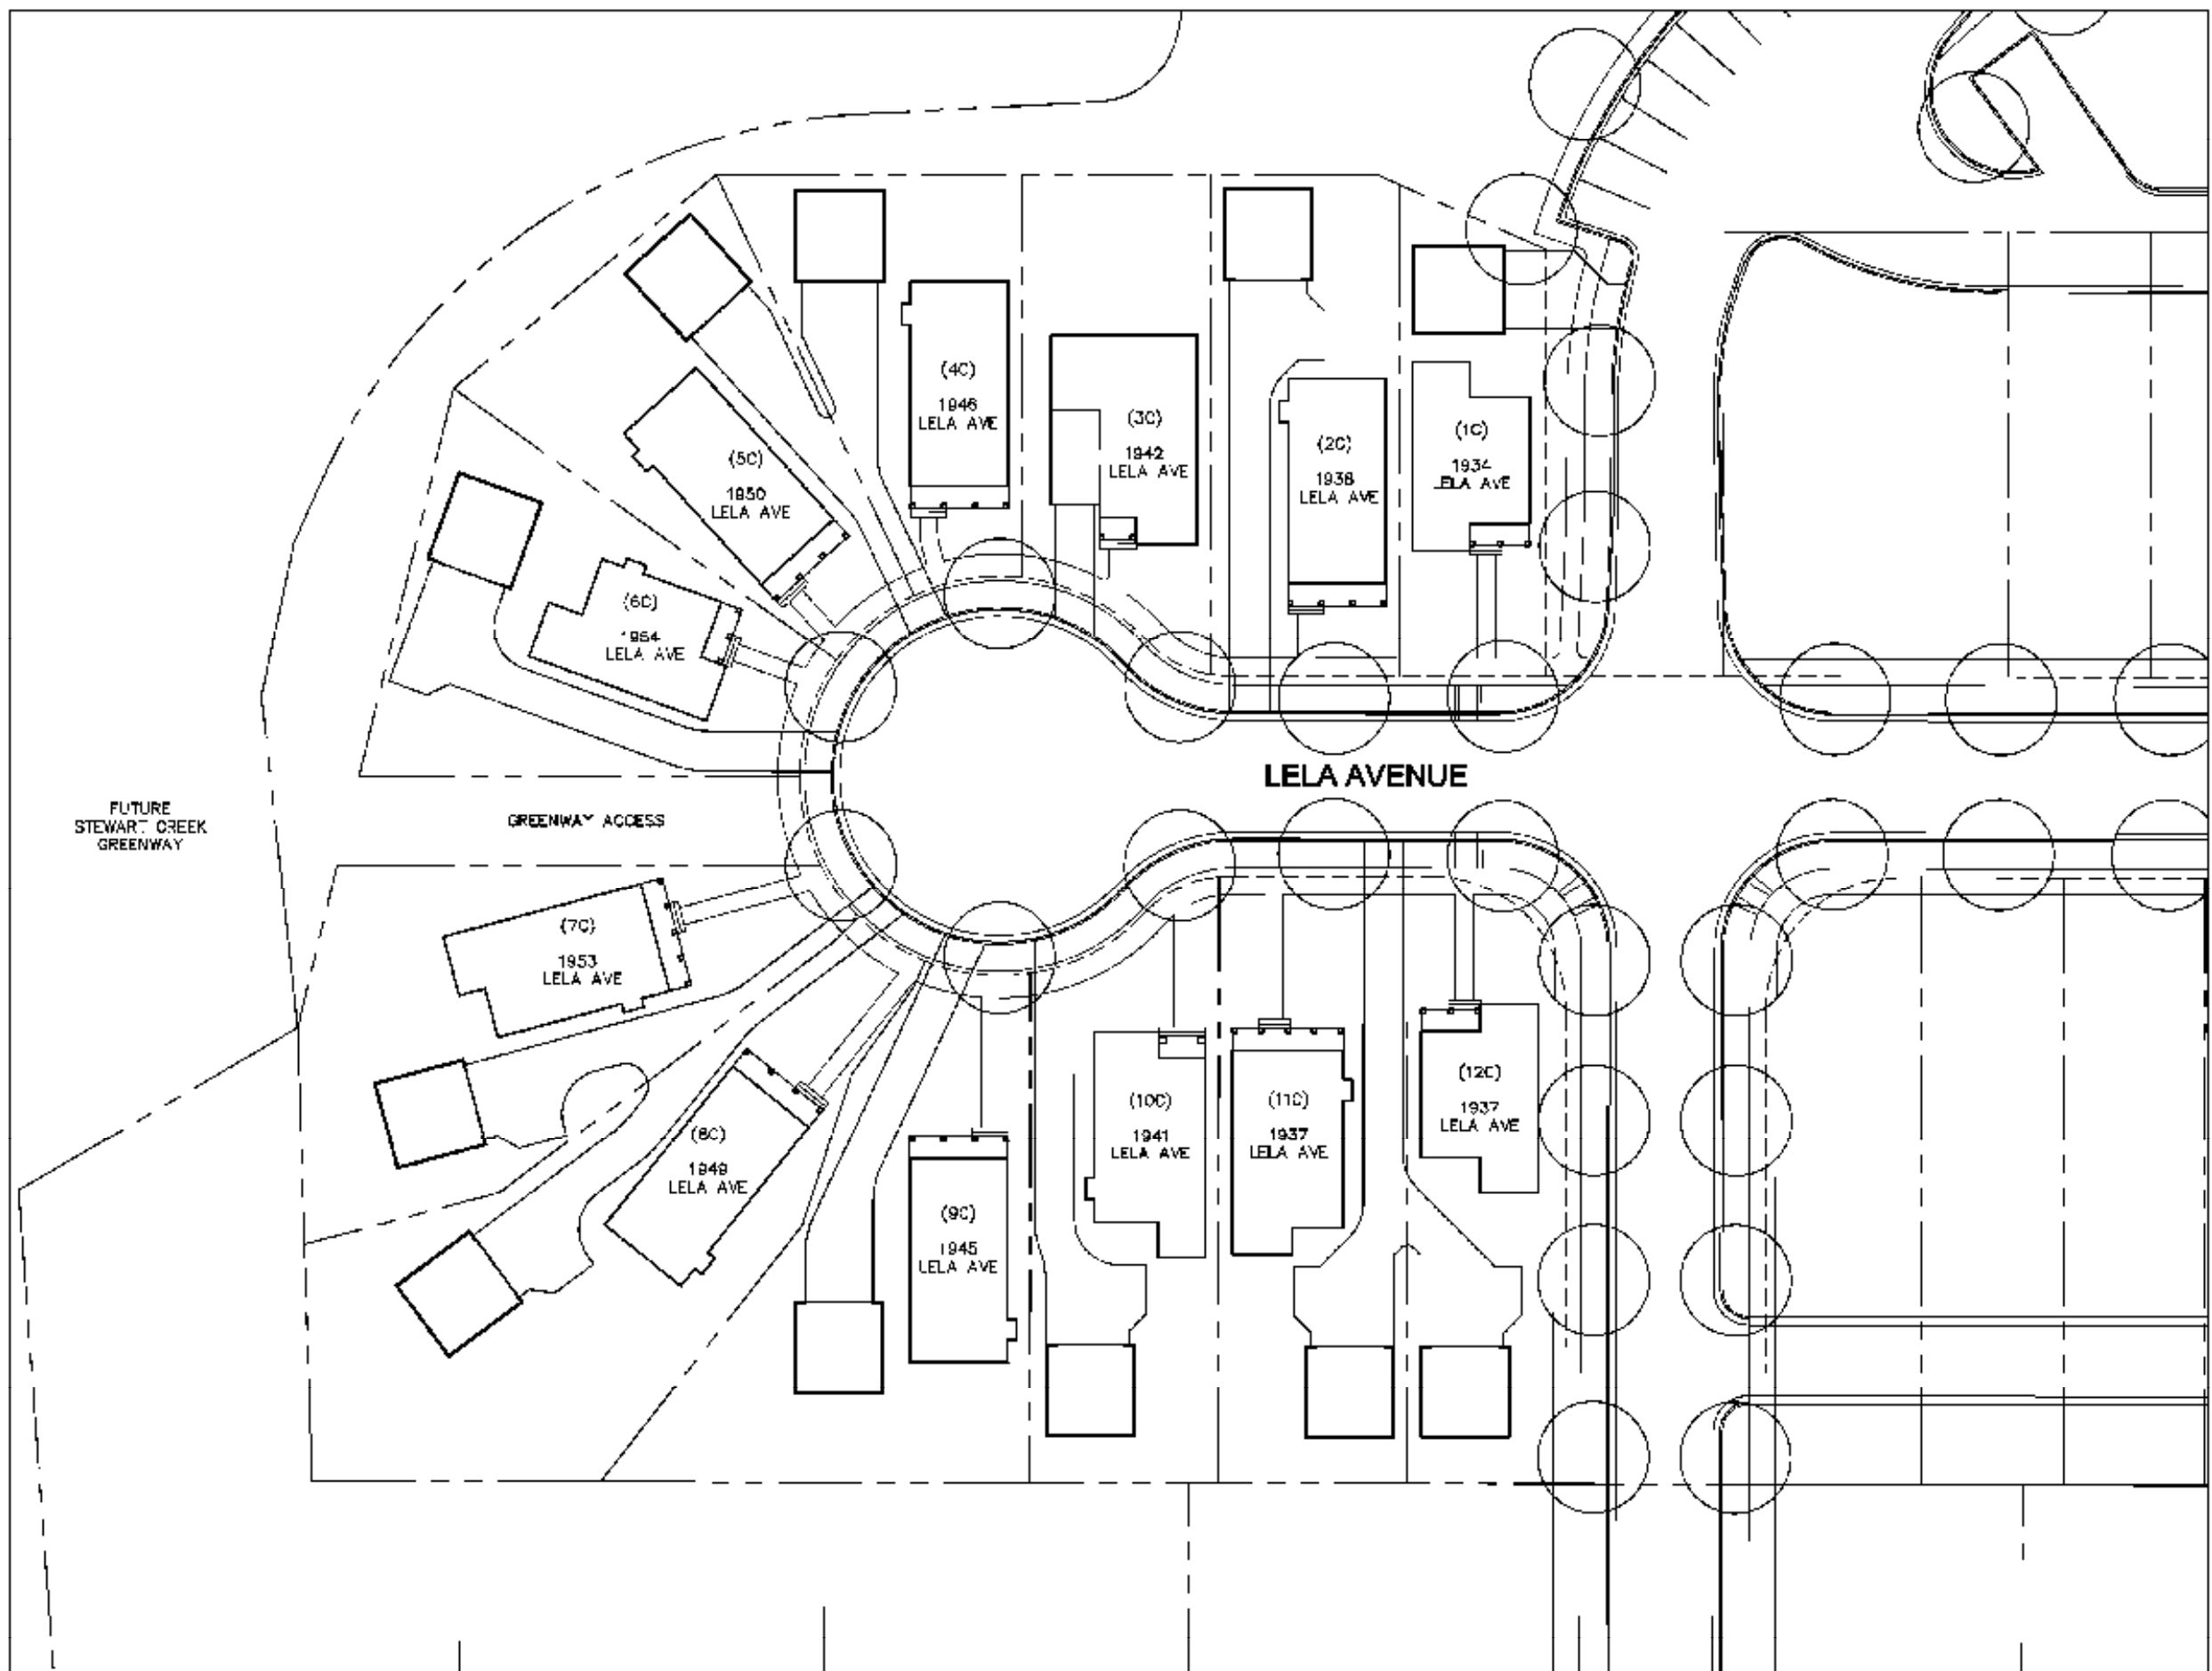

LELA COURT

1"=60'

LELA COURT - LOTS 1C -12C

1"=30'

LELA COURT - LOTS 28-36

1"=30'

NOTE: THE SITE PLAN SHOWN IS FOR ILLUSTRATIVE AND MARKETING PURPOSES ONLY. FINAL LOCATION AND CONFIGURATION OF HOUSES, GARAGES, DRIVES, AND WALKS ARE SUBJECT TO CHANGE.