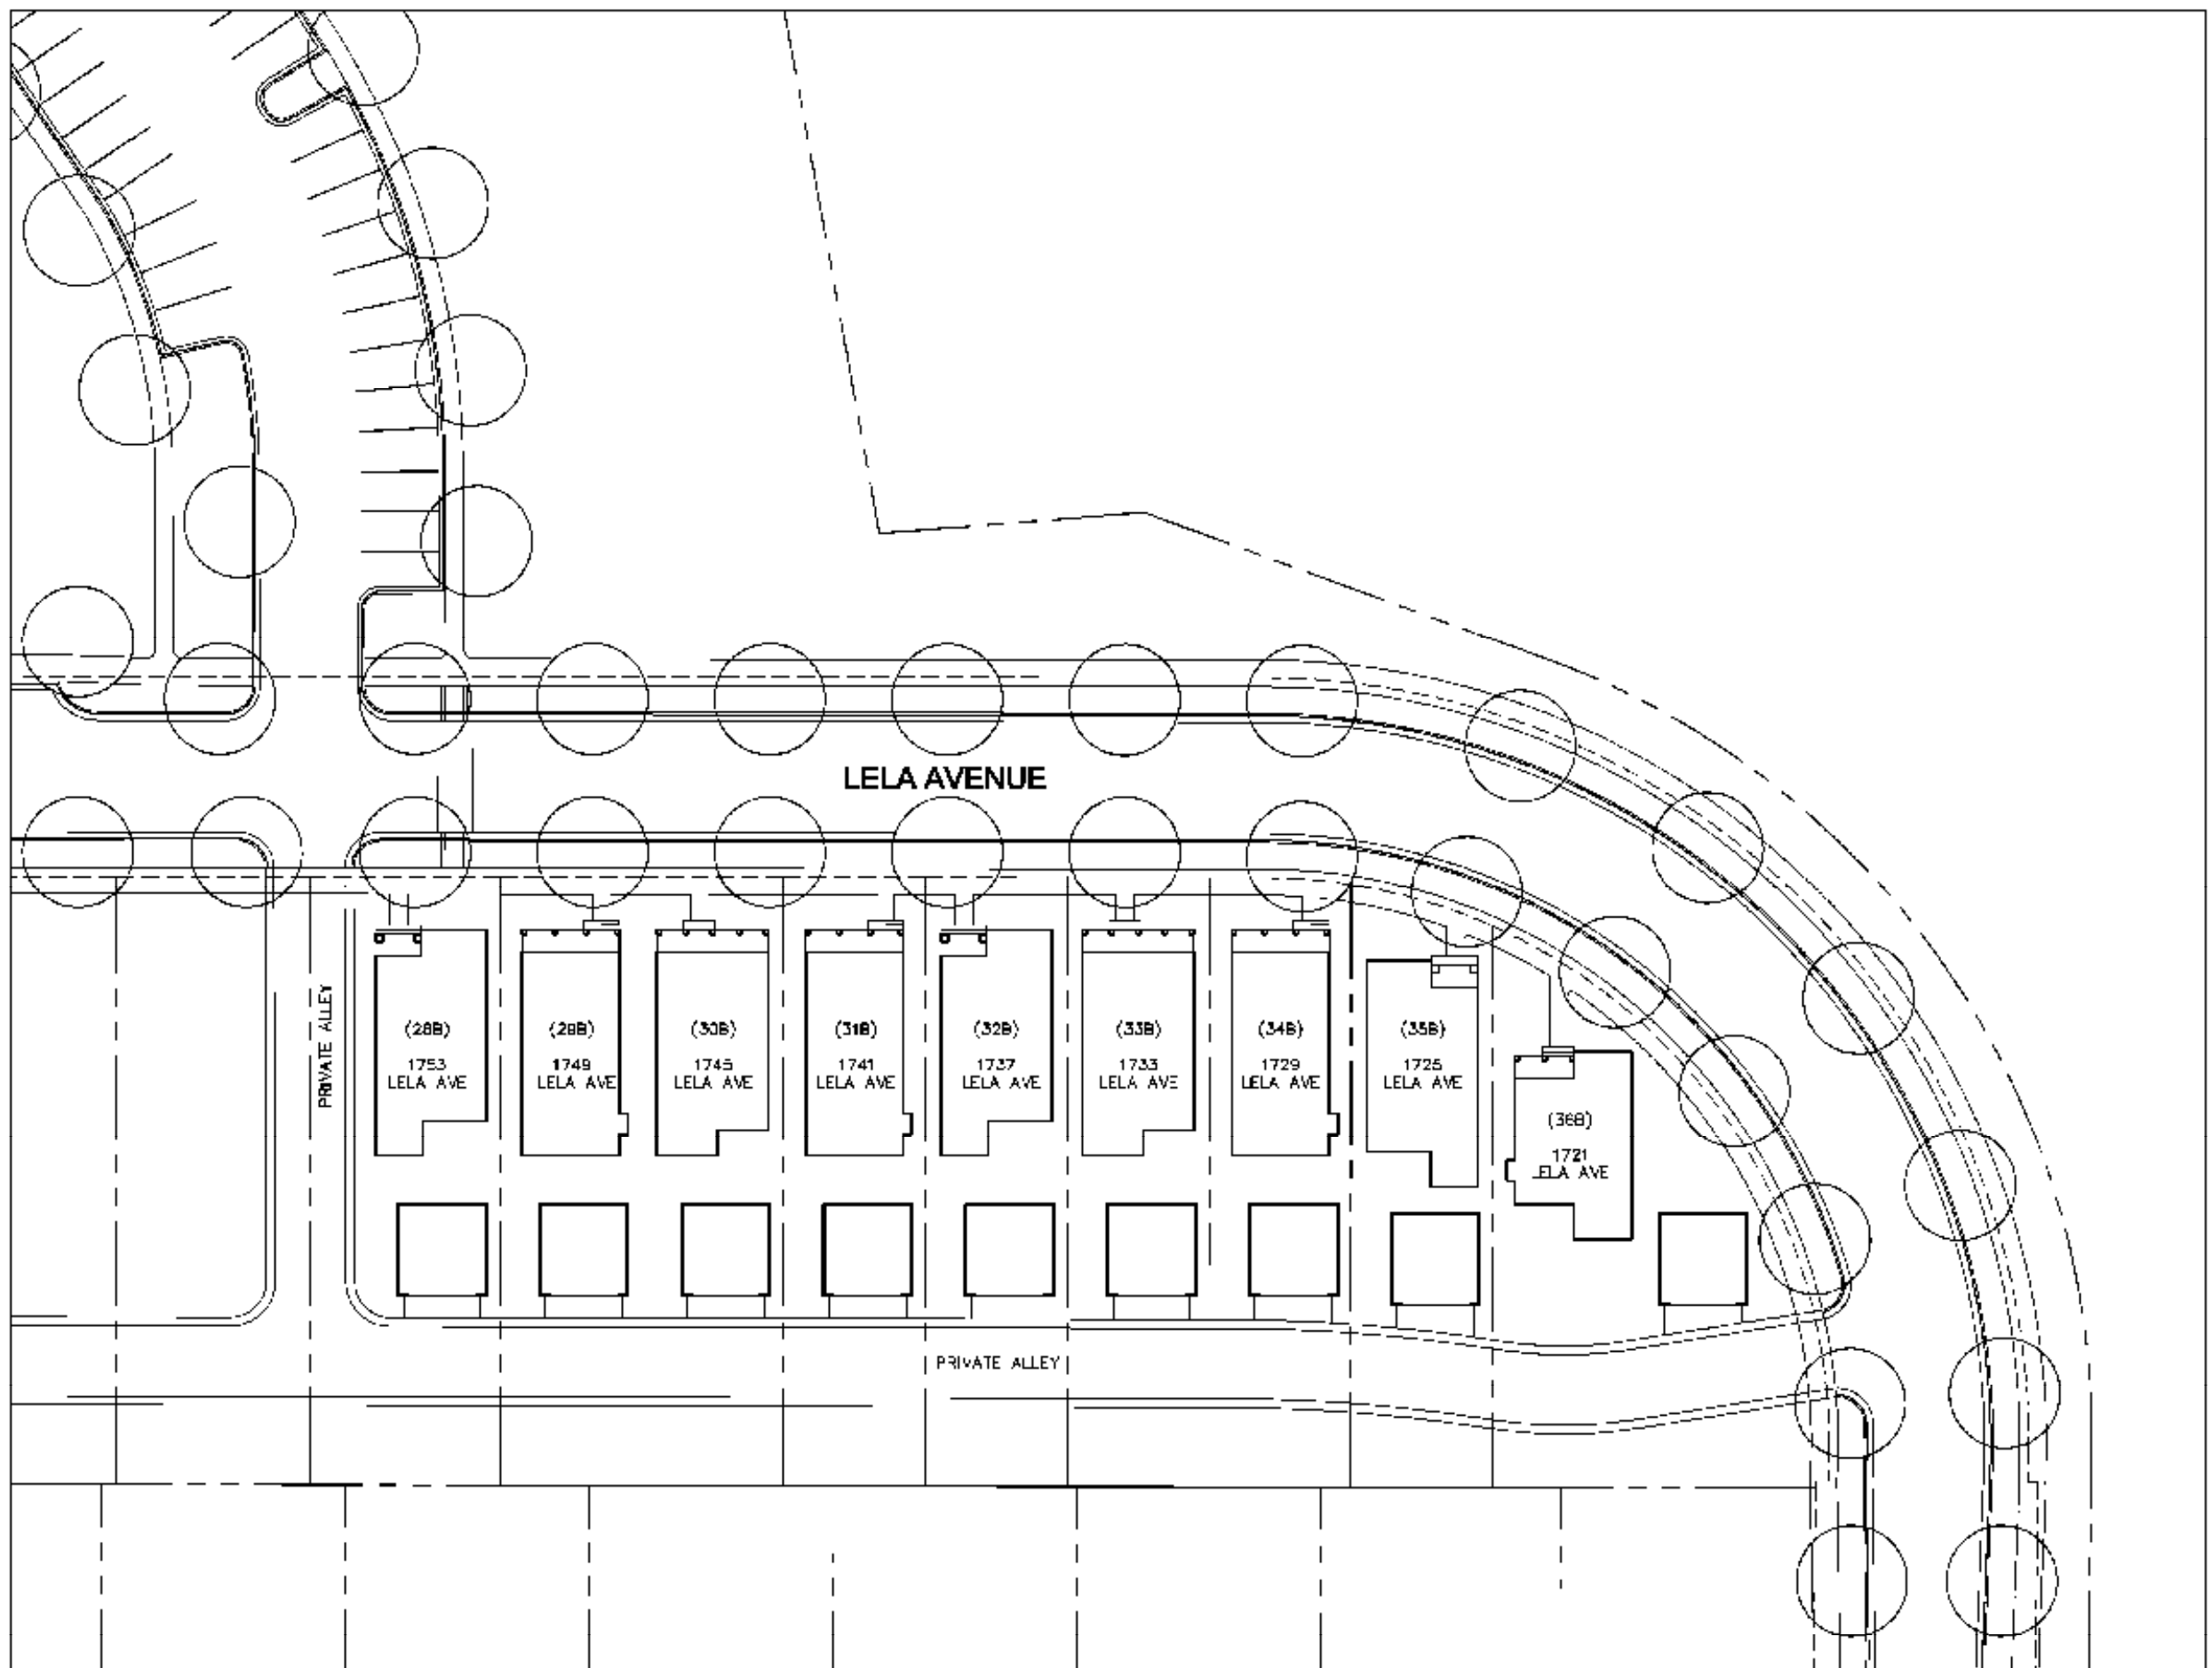

LELA COURT

1"=60'

LELA COURT - LOTS 1C -12C

1"=30'

LELA COURT - LOTS 28-36

1"=30'

NOTE: THE SITE PLAN SHOWN IS FOR ILLUSTRATIVE AND MARKETING PURPOSES ONLY. FINAL LOCATION AND CONFIGURATION OF HOUSES, GARAGES, DRIVES, AND WALKS ARE SUBJECT TO CHANGE.