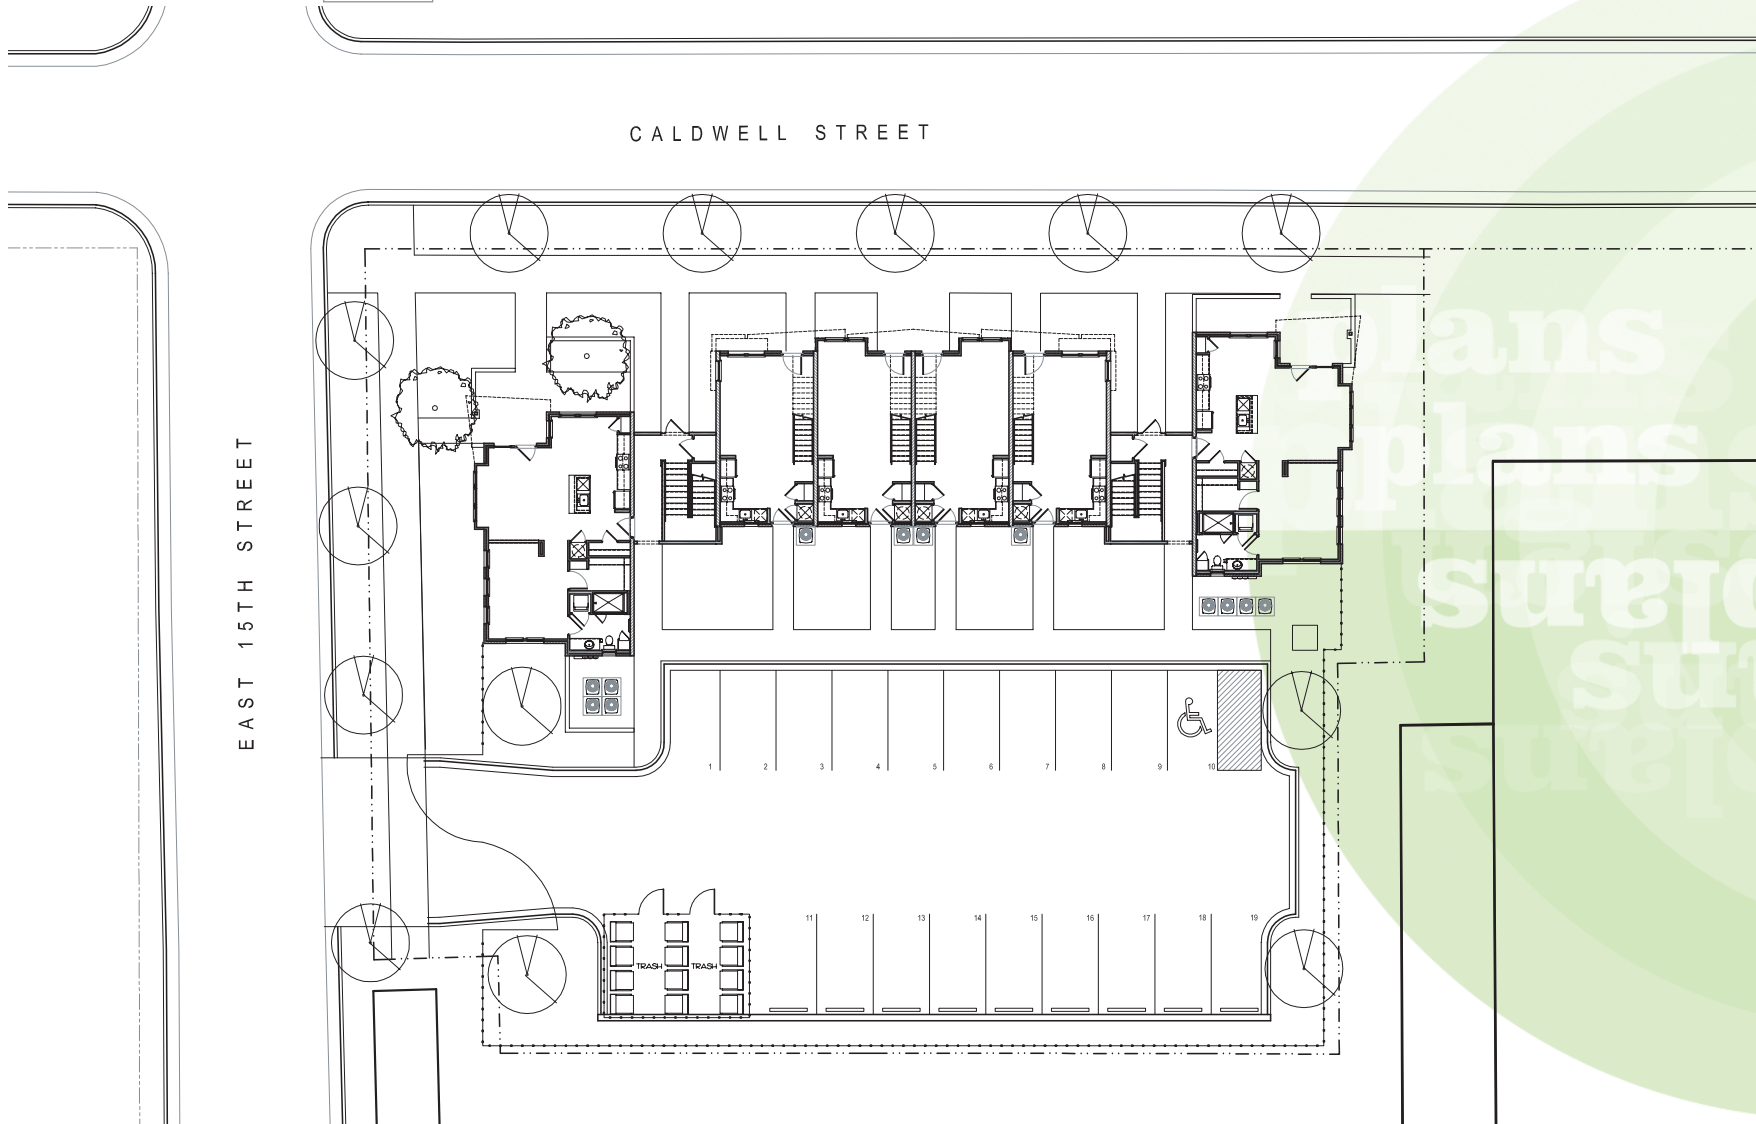

site plan

Site plan subject to refinement.

[WWW.OPT12.COM](http://WWW.OPT12.COM)

For more information, contact Center City Realty at 704.358.0550.