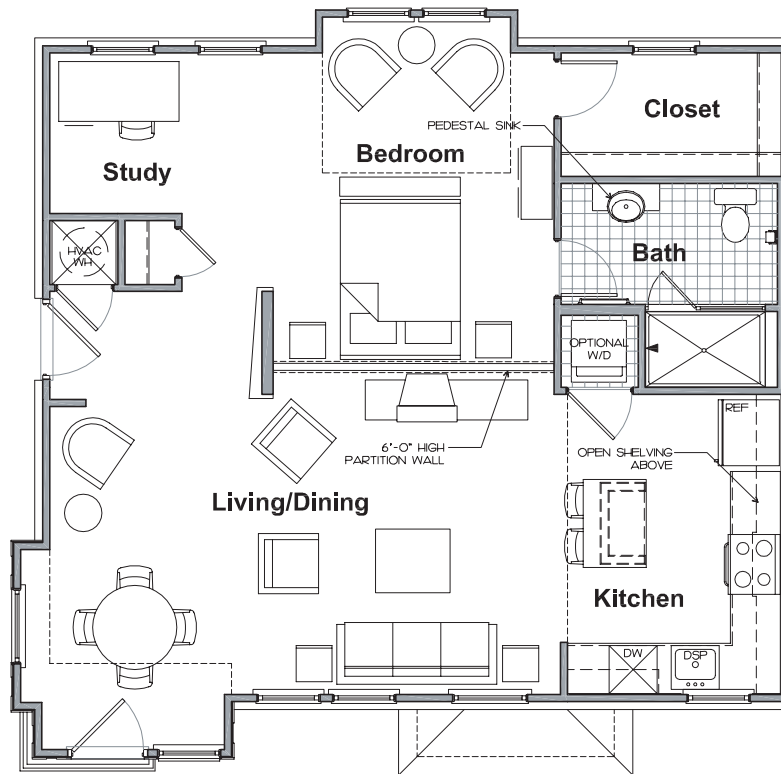

unit b-1

plans
plans
sureid
sureid

Plans subject to refinement.

Scale: 1/8" = 1'-0"

851 SQ. FT. (condo)
888 SQ. FT. (outside of wall)

WWW.OPT12.COM

For more information, contact Center City Realty at 704.358.0550.